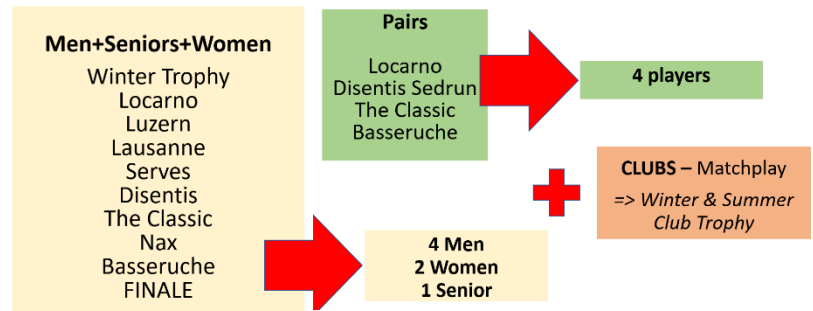

Clubs

At each stage, the following scores will determine clubs ranking :

- **4 best** scores in **Absolut**
- **2 best** scores in **Women**
- **1 best** score **Senior**
- **4 best** scores in **Pairs**

Ranking :

includes **the addition of total points earned by the club at each of the 10 stages** of the Swiss Footgolf Tour 2020 **and points earned during Club Trophy** events.

SFT20 – CLUBS Ranking

Points awarded: depend on tournament's categorie

All thoses tournaments will count for the clubs ranking:

Points breakdown : Women / Senior and Absolut

For tied positions of a stage ranking, same points are earned. Obvisouly, except for 1st position that will earn only one player, regarding playoff's result.

WOMEN & SENIORS			
	ASFG25	ASFG50	ASFG75
1	25	50	75
2	21	42	65
3	17	35	55
4	15	30	45
5	12	25	38
6	10	21	32
7	8	17	27
8	6	14	22
9	4	11	18
10	2	8	15
11	1	6	12
12	1	5	10
13	1	4	9
14	1	3	8
15	1	2	7
16	1	1	6
17	1	1	5
18	1	1	4
19	1	1	3
20	1	1	2
21 -> ..	1	1	1

ABSOLUT			
	ASFG50	ASFG100	ASFG150
1	50	100	150
2	45	90	135
3	40	85	125
4	37	80	116
5	34	75	108
6	32	70	100
7	30	65	93
8	28	60	86
9	26	55	80
10	24	50	75
11	22	46	71
12	20	42	67
13	17	38	63
14	14	34	59
15	12	30	55
16	10	26	52
17	8	22	49
18	6	18	46
19	4	14	43
20	2	12	40
21	1	11	37
22	1	10	34
23	1	9	31
24	1	8	28
25	1	7	25
26	1	6	22
27	1	5	20
28	1	4	18
29	1	3	16
30	1	2	14
31	1	1	12
32	1	1	10
33	1	1	9
34	1	1	8
35	1	1	7
36	1	1	6
37	1	1	5
38	1	1	4
39	1	1	3
40	1	1	2
41	1	1	1