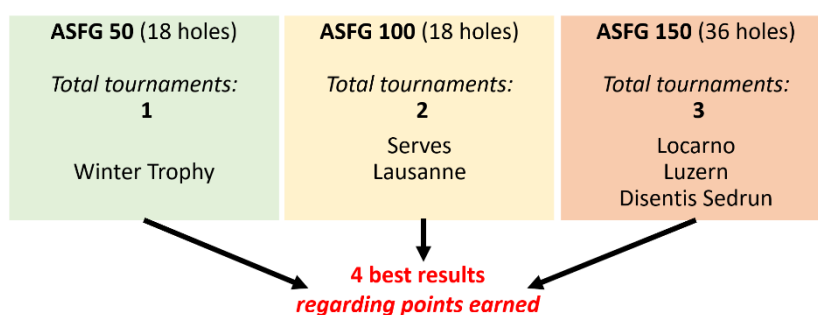

« The Classic » - Golfparc Signal de Bougy

According to the FIGG rules, 50 spots are reserved for the best Swiss players. If the tournament is not full, it will be possible to exceed this number.

Swiss Footgolf Cup – Individual matchplay

Competition guidelines : Soon online.

World Cup 2020

From 23rd september to 4th of October, the World Cup will take place in Japan

Actual qualification system allows us to have 7 spots in Absolut category, 3 in Senior category and 2 in Women

For team competition, we are waiting for informations about game format and more.

Swiss Footgolf Race
World Cup 2020
3 Categories:
ASFG 50 – 100 - 150

Here find all information about qualification system and ranking to qualify for the World Cup.

Please notice that 2019 World Tour's Top 50 is already qualified then Lionel Jacot, Vincent Huber et David Mancino are qualified and won't take part of this qualification ranking.

These criteria will apply after Disentis

Selection Criteria :

Absolut

1) Top 5 Swiss Footgolf Race *World Cup 2020* (Absolut)
2) Best Swiss player during Disentis*
3) A Wildcard

Women

1) Top 2 Swiss Footgolf Race *World Cup 2020* (Women)

Senior

1) Top 3 Swiss Footgolf Race *World Cup 2020* (Seniors)

Special cases :

*If Jacot, Huber V. or Mancino is the best swiss player in Disentis, it frees a spot in criterion 1.

A player who meets several criteria or can not honor his selection frees a spot in criterion 1.